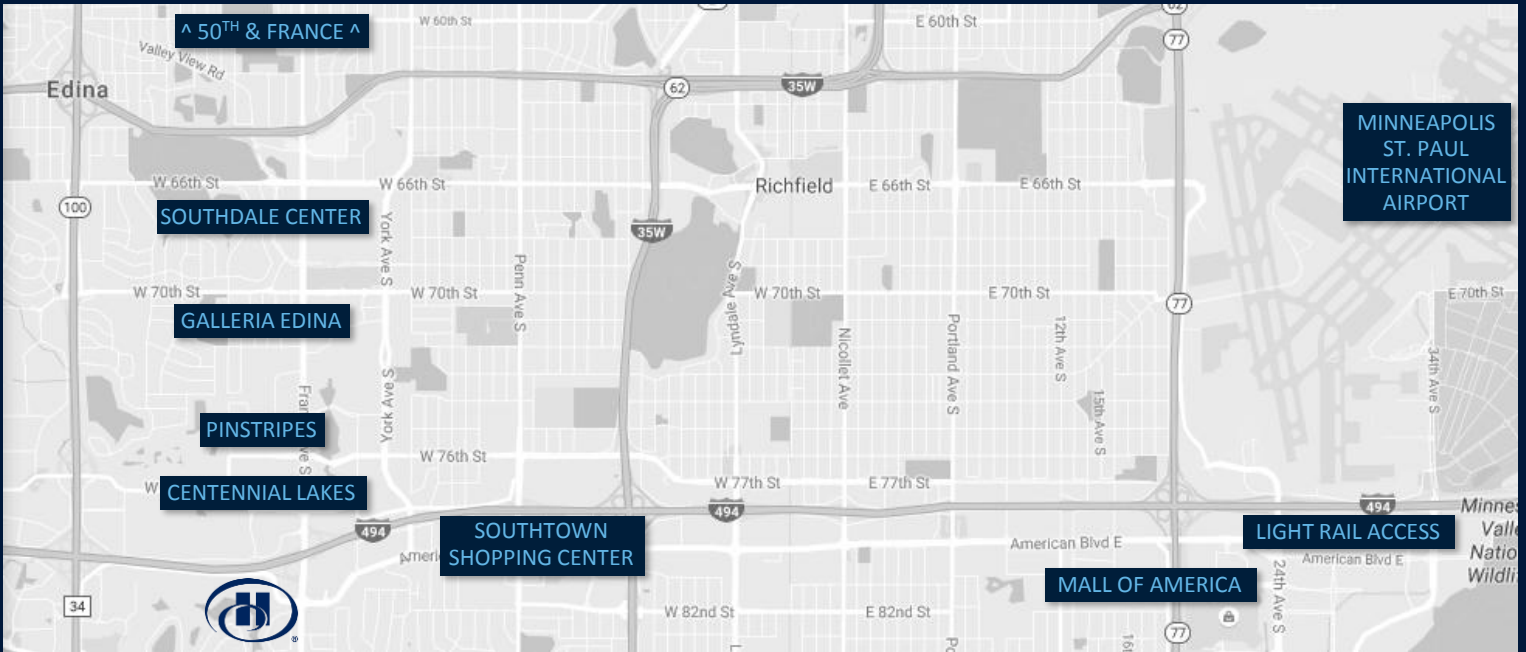

LOCAL GUIDE

RESTAURANTS

BLOOMINGTON CHOPHOUSE & OLIVE LOUNGE (ONSITE)

3900 American Boulevard West, Bloomington, MN 55437

JOE SENSER'S SPORTS THEATER

4217 American Boulevard West, Bloomington, MN 55437

CIAO BELLA

3501 Minnesota Drive, Bloomington, MN 55435

IKE'S FOOD & COCKTAILS

4400 West 78th Street, Bloomington, MN 55435

COWBOY JACKS

2801 Southtown Drive, Bloomington, MN 55431

PARMA 8200

5600 West 83rd Street #100, Bloomington, MN 55437

TAVERN ON FRANCE

6740 France Avenue South, Edina, MN 55435

GALLERIA EDINA

69th Street & France Avenue, Edina, MN 55435

- CRAVE
- Pittsburgh Blue
- Big Bowl

SOUTHDALE CENTER

10 Southdale Center, Edina, MN 55435

- The Cheesecake Factory
- Dave & Busters
- PF Chang's
- Rojo Mexican Grill
- Buffalo Wild Wings

MALL OF AMERICA

60 East Broadway, Bloomington, MN 55425

- Hard Rock Café
- Dick's Last Resort
- Benihana
- Cantina #1
- Rainforest Café
- Tucci Benucch

ENTERTAINMENT

PINSTRIPES

3849 Gallagher Drive, Edina, MN 55435

CENTENNIAL LAKES PARK

7499 France Avenue South, Edina, MN 55435

- Paddleboats, Mini Golf, Croquet & Lawn Bowling (Summer)
- Ice Skating (Winter)

COOKS OF CROCUS HILL

3925 West 50th Street, Edina, MN 55424

50TH & FRANCE SHOPPING DISTRICT

West 50th Street, Edina, MN 55424

HYLAND HILLS SKI & SNOWBOARD AREA

8800 Chalet Road, Bloomington, MN 55438

MALL OF AMERICA

60 East Broadway, Bloomington, MN 55425

- Nickelodeon Universe
- SkyDeck Lanes
- SeaLife Minnesota Aquarium
- House of Comedy
- Lego Imagination Center

SOUTHTOWN SHOPPING CENTER

Penn Avenue South & I-494, Bloomington, MN 55431

THE WORKS MUSEUM

9740 Grand Avenue, Bloomington, MN 55420

VALLEY FAIR

1 Valley Fair Drive, Shakopee, MN 55379

ESCAPE MSP

701 Decatur Avenue, Ste 102, Minneapolis, MN 55427

AL & ALMA'S - LAKE MINNETONKA CRUISES

5201 Piper Road, Mound, 55364

CANTERBURY PARK HORSE RACES & TABLE GAMES

1100 Canterbury Road, Shakopee, MN 55379

CHANHASSEN DINNER THEATRES

501 West 78th Street, Chanhassen, MN 55317